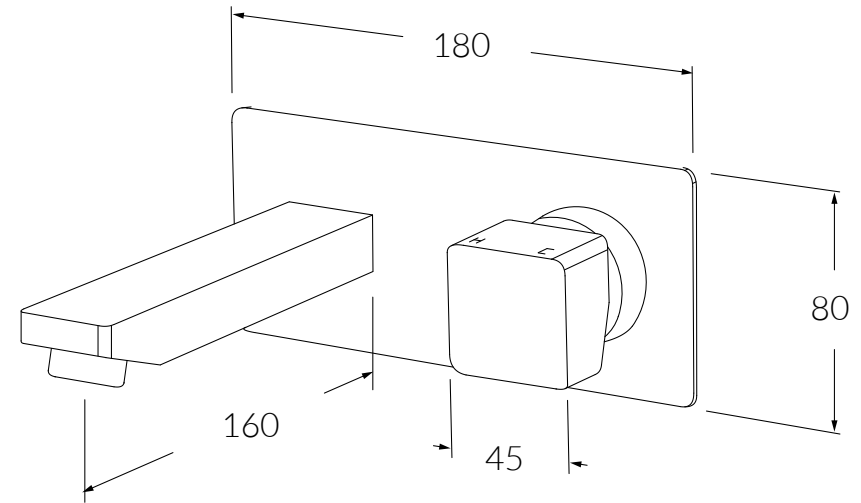

# Suba Wall bath mixer outlet system 160mm outlet

SUSSEX

## Product features

- Designed and manufactured in Australia
- All brass construction
- 35mm ceramic disc cartridge
- Incorporating Sussex Masterfit
- Available in a range of high quality, durable finishes inc. LUXPVD®
- Minimal, refined design to complement any contemporary space
- Matching tapware, showers and accessories