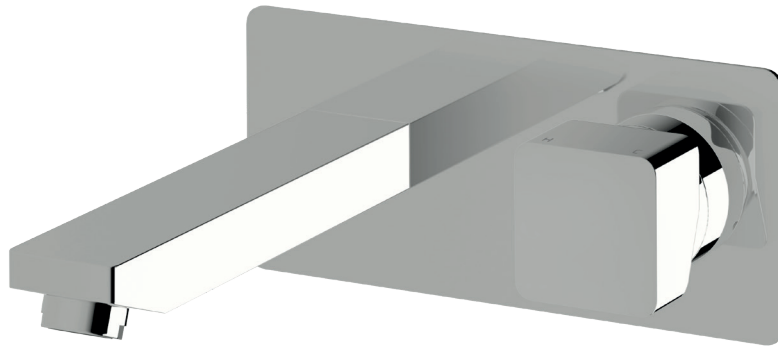

# Suba Wall bath mixer outlet system 160mm outlet

SUSSEX

## Product code

BMOS160RH

## Product features

- Designed and manufactured in Australia
- All brass construction
- 35mm ceramic disc cartridge
- Incorporating Sussex Masterfit
- Available in a range of high quality, durable finishes inc. LUXPVD®
- Minimal, refined design to complement any contemporary space
- Matching tapware, showers and accessories