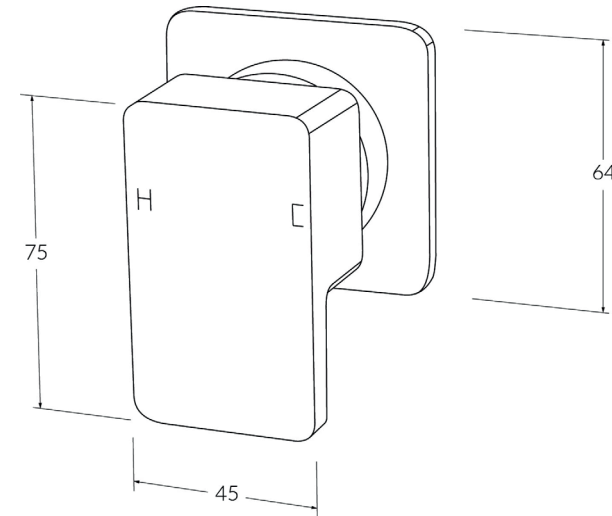

Suba Lever wall mixer

SUSSEX

Product code

BLWM

Product features

- Designed and manufactured in Australia
- All brass construction
- 35mm ceramic disc cartridge
- Available in a range of high quality, durable finishes inc. LUXPVD®
- Minimal, refined design to complement any contemporary space
- Matching tapware, showers and accessories

Warranty

15 Year overall warranty.
Refer to Warranty sheet for
specific information.

Pressure rating

300 - 500kPa

Temperature rating

1 - 65°C