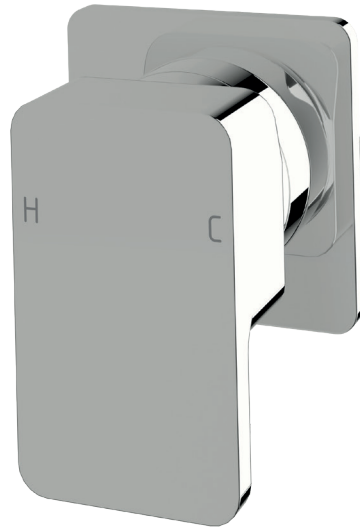

# Suba Lever wall mixer

## Product code

BLWM

## Product features

- Designed and manufactured in Australia
- All brass construction
- 35mm ceramic disc cartridge
- Available in a range of high quality, durable finishes inc. LUXPVD®
- Minimal, refined design to complement any contemporary space
- Matching tapware, showers and accessories