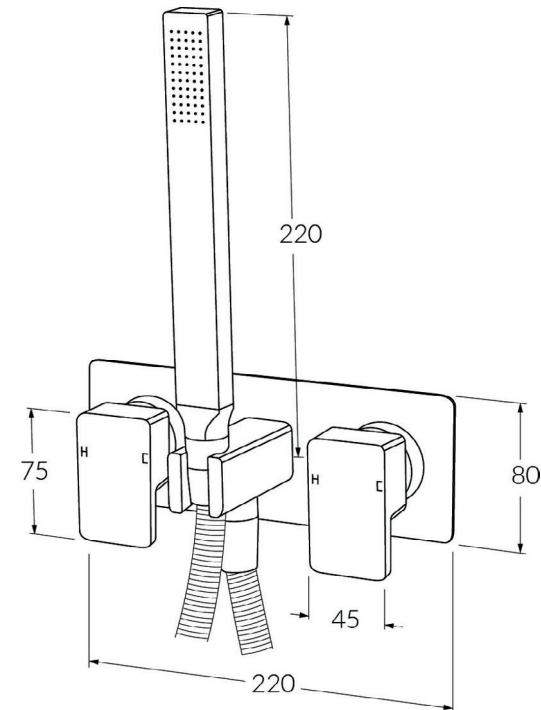

Suba Lever shower mixer system

SUSSEX

Product code

BLSMS

Product features

- Designed and manufactured in Australia
- All brass construction
- 35mm ceramic disc cartridge
- Incorporating Sussex Masterfit
- Available in a range of high quality, durable finishes inc. LUXPVD®
- Minimal, refined design to complement any contemporary space
- Matching tapware, showers and accessories