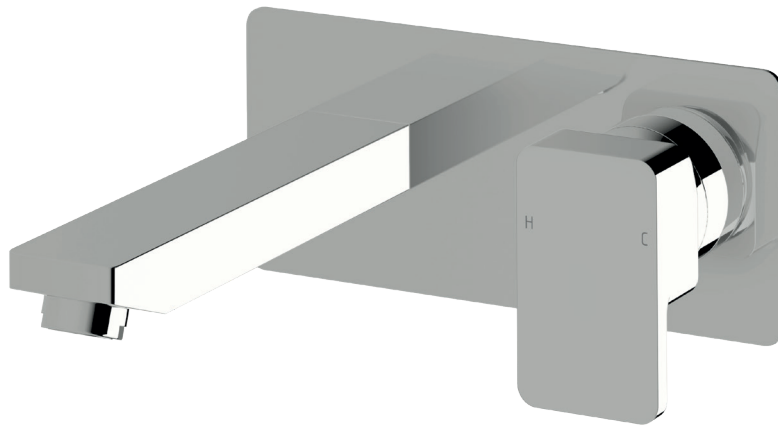

Suba Lever wall bath mixer outlet system 210mm outlet

SUSSEX

Product code

BLMOS210RH

Product features

- Designed and manufactured in Australia
- All brass construction
- 35mm ceramic disc cartridge
- Incorporating Sussex Masterfit
- Available in a range of high quality, durable finishes inc. LUXPVD®
- Minimal, refined design to complement any contemporary space
- Matching tapware, showers and accessories