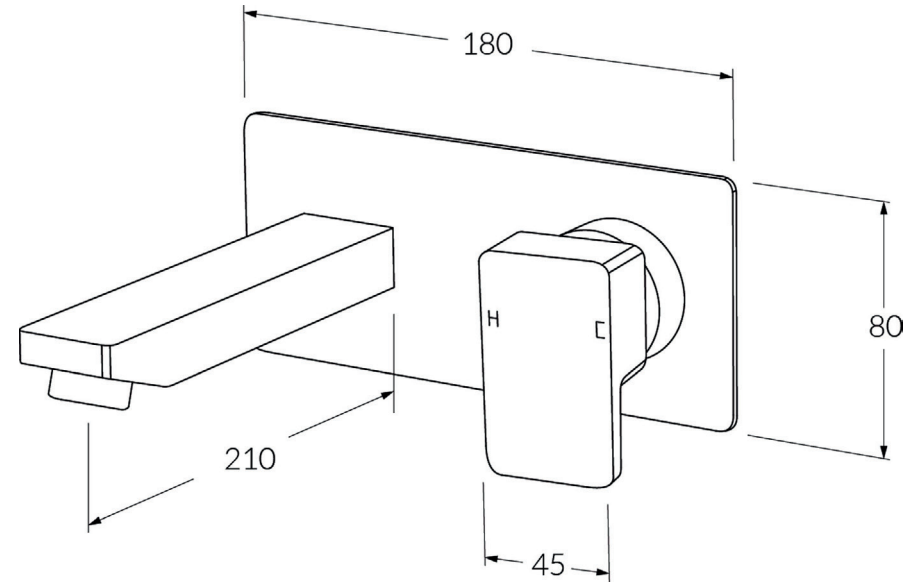

Suba Lever wall bath mixer outlet system 210mm outlet

SUSSEX

Product code

BLMOS210RH

Product features

- Designed and manufactured in Australia
- All brass construction
- 35mm ceramic disc cartridge
- Incorporating Sussex Masterfit
- Available in a range of high quality, durable finishes inc. LUXPVD®
- Minimal, refined design to complement any contemporary space
- Matching tapware, showers and accessories