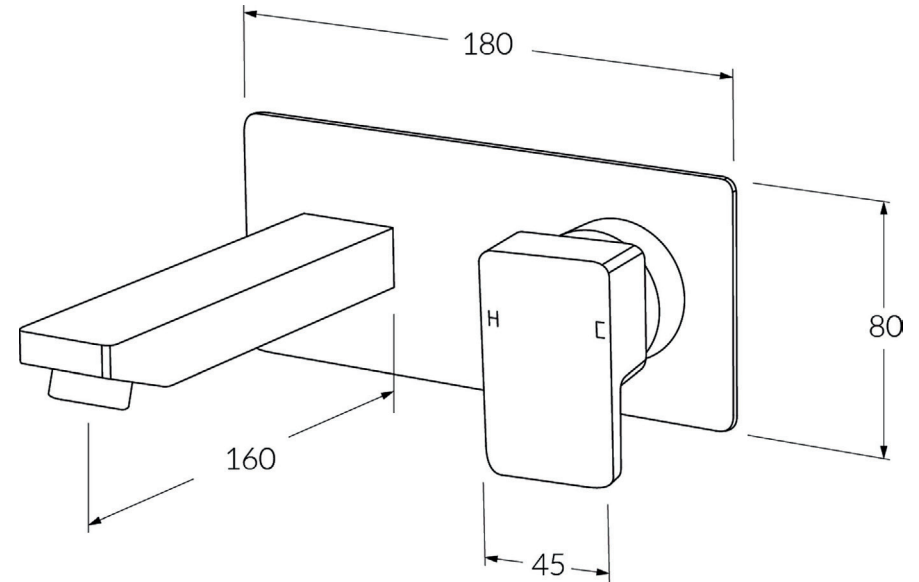

Suba Lever wall bath mixer outlet system 160mm outlet

SUSSEX

Product code

BLMOS160RH

Product features

- Designed and manufactured in Australia
- All brass construction
- 35mm ceramic disc cartridge
- Incorporating Sussex Masterfit
- Available in a range of high quality, durable finishes inc. LUXPVD®
- Minimal, refined design to complement any contemporary space
- Matching tapware, showers and accessories