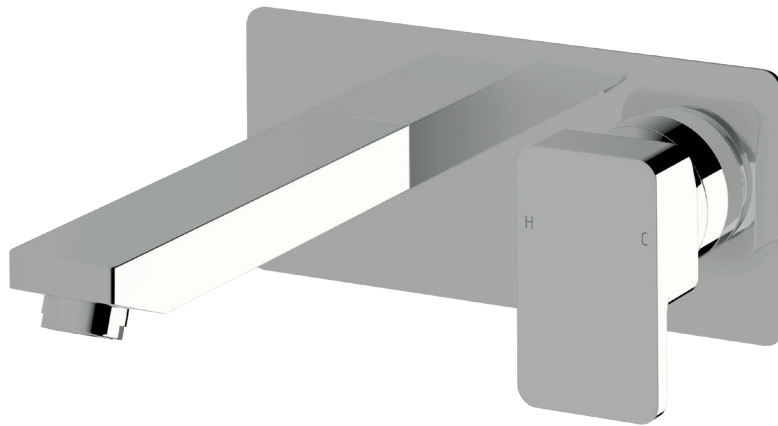

Suba Lever wall bath mixer outlet system 160mm outlet

SUSSEX

Product code

BLMOS160RH

Product features

- Designed and manufactured in Australia
- All brass construction
- 35mm ceramic disc cartridge
- Incorporating Sussex Masterfit
- Available in a range of high quality, durable finishes inc. LUXPVD®
- Minimal, refined design to complement any contemporary space
- Matching tapware, showers and accessories