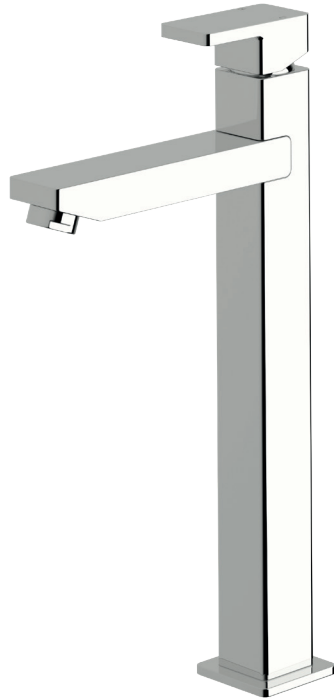

# Suba Lever extended basin mixer 85mm outlet

## Product code

BLEBM85

## Product features

- Designed and manufactured in Australia
- All brass construction
- Retro fitable
- 25mm ceramic disc cartridge
- Available in a range of high quality, durable finishes inc. LUXPVD®
- Minimal, refined design to complement any contemporary space
- Matching tapware, showers and accessories