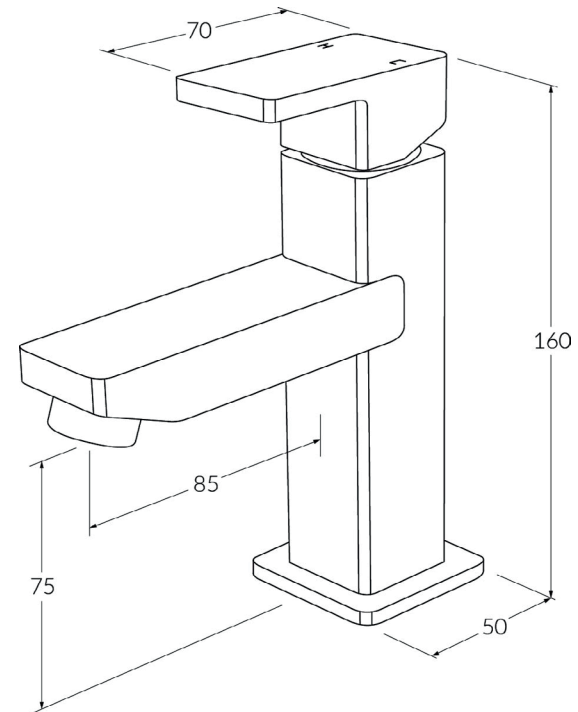

Suba Lever basin mixer

SUSSEX

Product code

BLBM

Product features

- Designed and manufactured in Australia
- All brass construction
- Retro fitable
- 25mm ceramic disc cartridge
- Available in a range of high quality, durable finishes inc. LUXPVD®
- Minimal, refined design to complement any contemporary space
- Matching tapware, showers and accessories