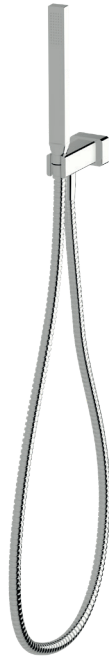

Suba Hand shower supply post set

SUSSEX

Product code

BHSSPS

Product features

- Designed and manufactured in Australia
- All brass construction
- Available in a range of high quality, durable finishes inc. LUXPVD®
- Minimal, refined design to complement any contemporary space
- Matching tapware, showers and accessories