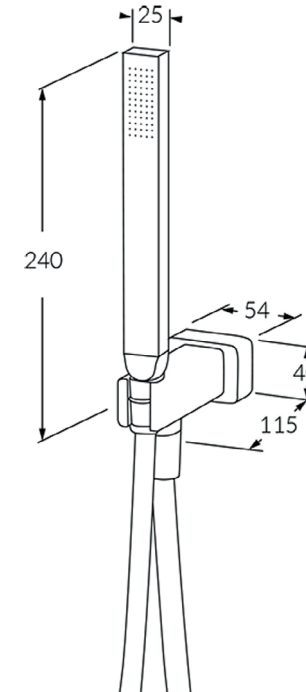

Suba Hand shower supply post set

SUSSEX

Product code

BHSSPS

Product features

- Designed and manufactured in Australia
- All brass construction
- Available in a range of high quality, durable finishes inc. LUXPVD®
- Minimal, refined design to complement any contemporary space
- Matching tapware, showers and accessories