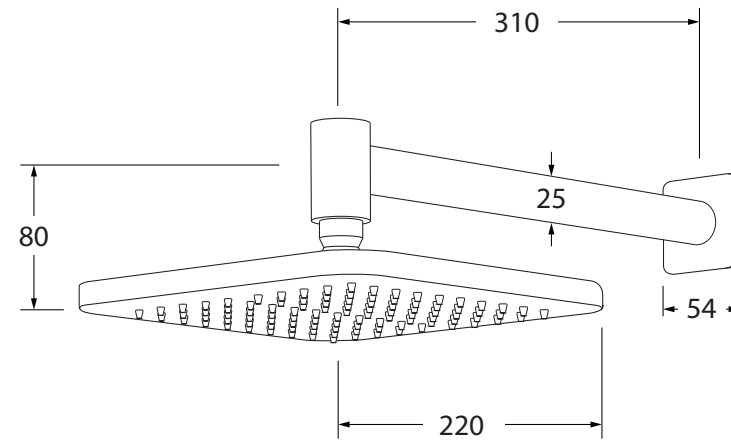

Suba Horizontal shower with 220mm head

SUSSEX

Product code

BHSH220

Product features

- Designed and manufactured in Australia
- All brass construction
- Retro fitable
- Swivel ball joint
- Available in a range of high quality, durable finishes inc. LUXPVD®
- Minimal, refined design to complement any contemporary space
- Matching tapware, showers and accessories