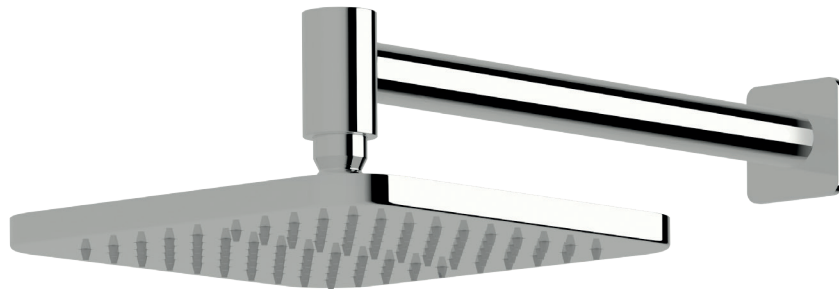

Suba Horizontal shower with 220mm head

SUSSEX

Product code

BHSH220

Product features

- Designed and manufactured in Australia
- All brass construction
- Retro fitable
- Swivel ball joint
- Available in a range of high quality, durable finishes inc. LUXPVD®
- Minimal, refined design to complement any contemporary space
- Matching tapware, showers and accessories