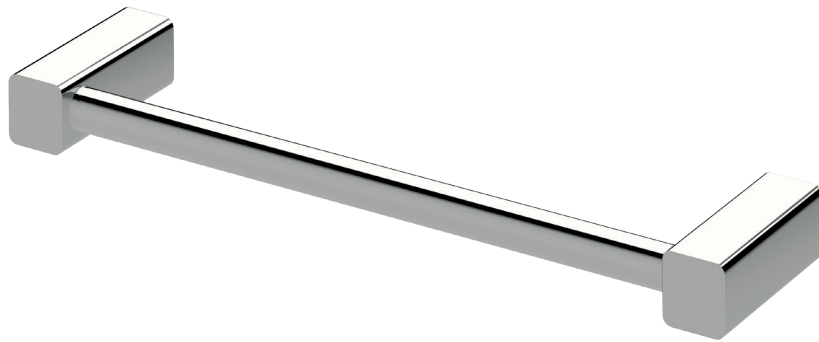

# Suba Guest towel rail 300mm

SUSSEX

## Product code

BGTR300

## Product features

- Designed and manufactured in Australia
- All brass construction
- Customisable
- 2 point fixings
- Available in a range of high quality, durable finishes inc. LUXPVD®
- Minimal, refined design to complement any contemporary space
- Matching tapware, showers and accessories