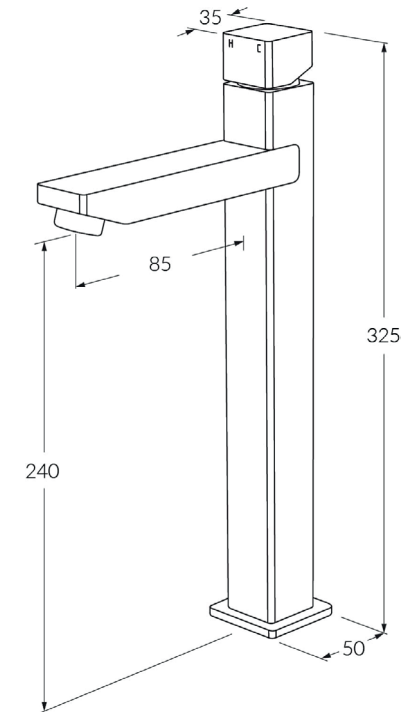

Suba Extended basin mixer 85mm outlet

SUSSEX

Product code

BEBM85

Product features

- Designed and manufactured in Australia
- All brass construction
- Retro fitable
- 25mm ceramic disc cartridge
- Available in a range of high quality, durable finishes inc. LUXPVD®
- Minimal, refined design to complement any contemporary space
- Matching tapware, showers and accessories