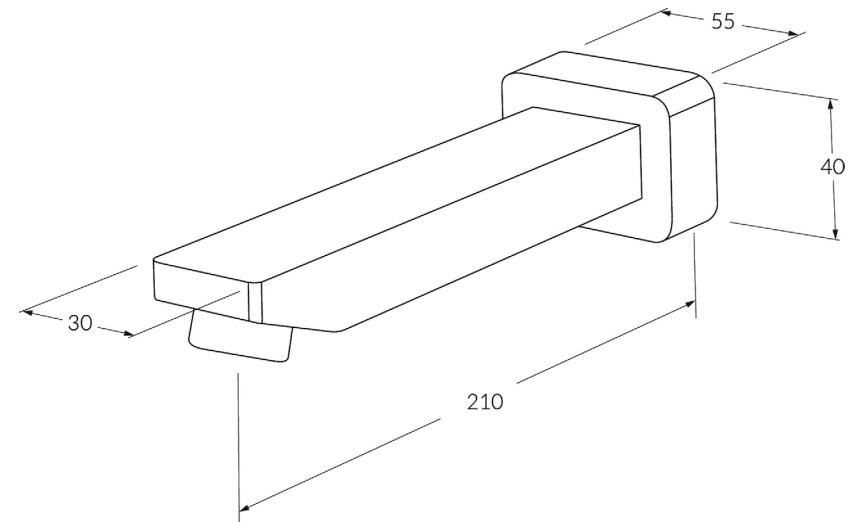

Suba Wall bath outlet 210mm

SUSSEX

Product code

BBAO210

Product features

- Designed and manufactured in Australia
- All brass construction
- Retro fitable
- Available in a range of high quality, durable finishes inc. LUXPVD®
- Minimal, refined design to complement any contemporary space
- Matching tapware, showers and accessories