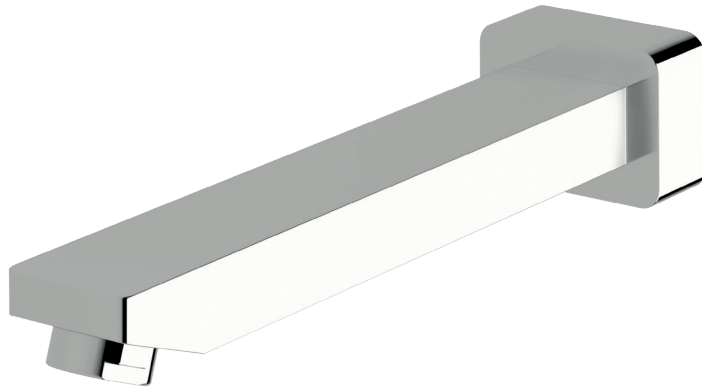

Suba Wall bath outlet 210mm

SUSSEX

Product code

BBAO210

Product features

- Designed and manufactured in Australia
- All brass construction
- Retro fitable
- Available in a range of high quality, durable finishes inc. LUXPVD®
- Minimal, refined design to complement any contemporary space
- Matching tapware, showers and accessories