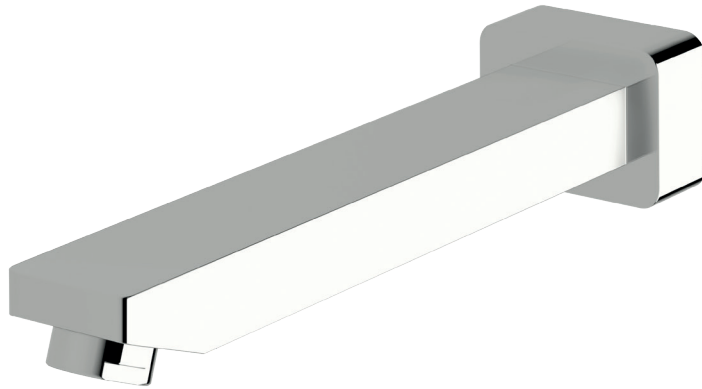

Suba Wall bath outlet 160mm

SUSSEX

Product code

BBAO160

Product features

- Designed and manufactured in Australia
- All brass construction
- Retro fitable
- Available in a range of high quality, durable finishes inc. LUXPVD®
- Minimal, refined design to complement any contemporary space
- Matching tapware, showers and accessories