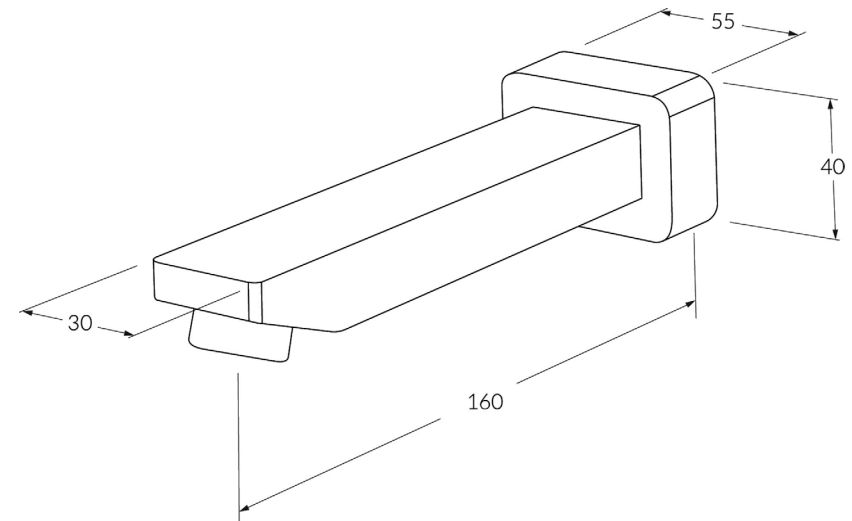

Suba Wall bath outlet 160mm

SUSSEX

Product code

BBAO160

Product features

- Designed and manufactured in Australia
- All brass construction
- Retro fitable
- Available in a range of high quality, durable finishes inc. LUXPVD®
- Minimal, refined design to complement any contemporary space
- Matching tapware, showers and accessories