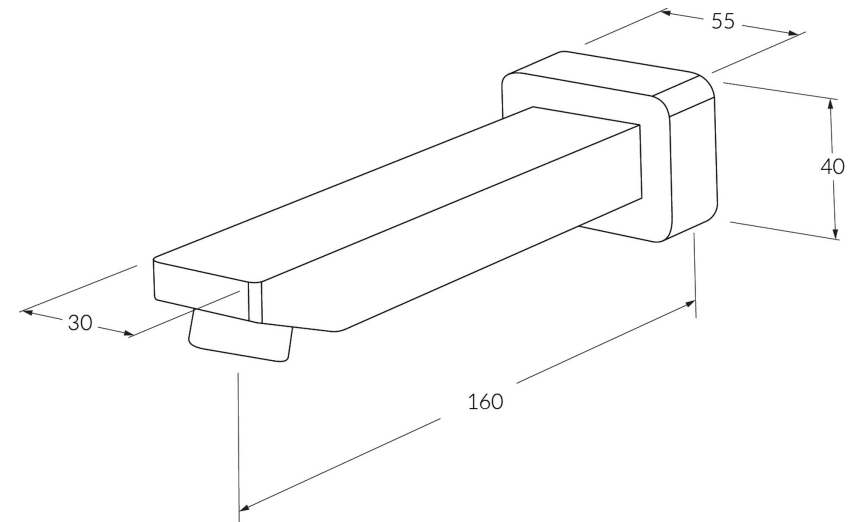

Suba Wall bath outlet 160mm

SUSSEX

Product code

BBAO160

Product features

- Designed and manufactured in Australia
- All brass construction
- Retro fitable
- Available in a range of high quality, durable finishes inc. LUXPVD®
- Minimal, refined design to complement any contemporary space
- Matching tapware, showers and accessories