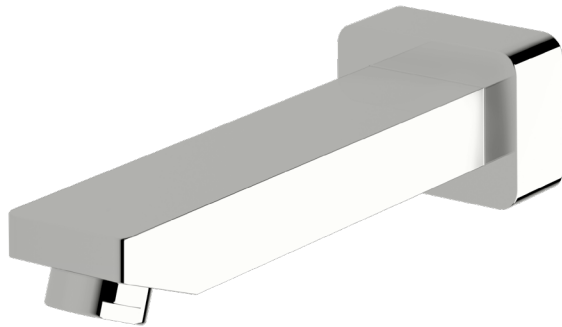

Suba Wall bath outlet 160mm

SUSSEX

Product code

BBAO160

Product features

- Designed and manufactured in Australia
- All brass construction
- Retro fitable
- Available in a range of high quality, durable finishes inc. LUXPVD®
- Minimal, refined design to complement any contemporary space
- Matching tapware, showers and accessories