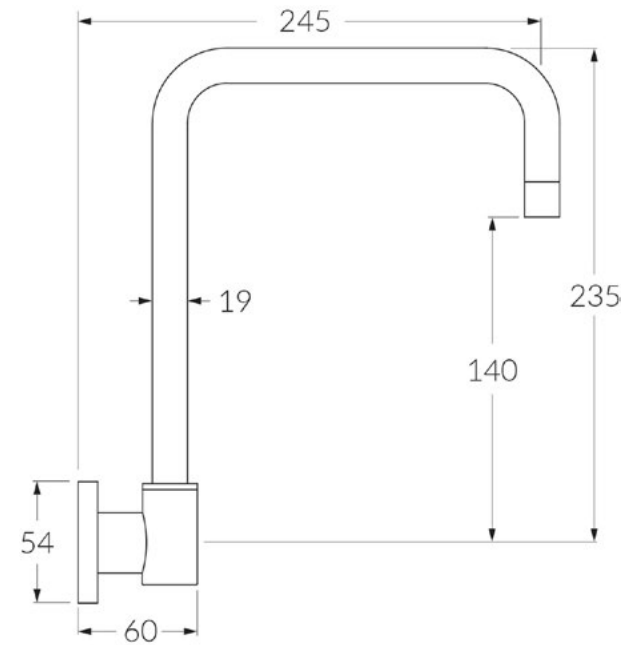

Scala Wall sink outlet square

SUSSEX

Product code

SWSIOQ

Product features

- Designed and manufactured in Australia
- All brass construction
- Swivel outlet
- Retro fitable
- Customisable
- Available in a range of high quality, durable finishes inc. LUXPVD®
- Minimal, refined design to complement any contemporary space
- Matching tapware, showers and accessories