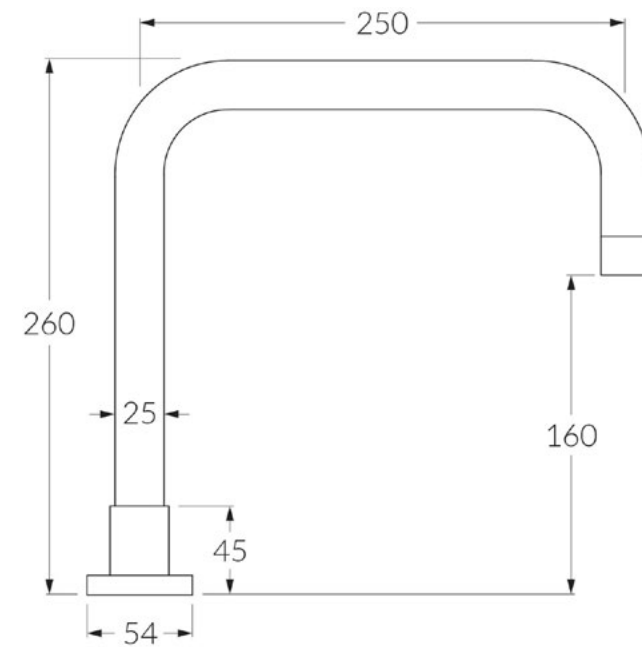

Scala Hob spa outlet square

SUSSEX

Product code

SHSOQ

Product features

- Designed and manufactured in Australia
- All brass construction
- Swivel outlet
- Retro fitable
- Customisable
- Available in a range of high quality, durable finishes inc. LUXPVD®
- Minimal, refined design to complement any contemporary space
- Matching tapware, showers and accessories