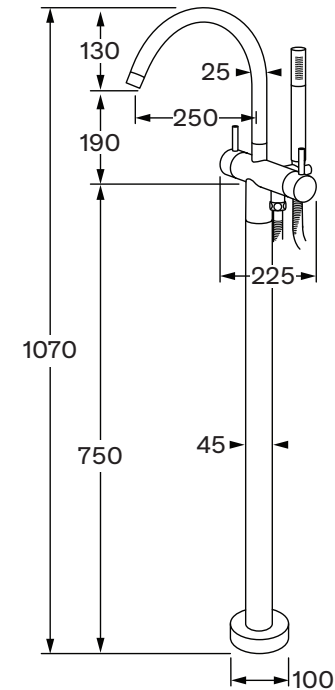

Scala Floor mount mixer curved with hand shower

SUSSEX

Please Note: Installation requires the Sussex Floor Mount Mixer Install Kit, which is sold separately

SXFMMIK

Product code

SFMCHT

Product features

- Designed and manufactured in Australia
- All brass construction
- 35mm ceramic disc cartridge
- Swivel outlet
- Sussex floormount fixing valve
- Available in a range of high quality, durable finishes inc. LUXPVD®
- Minimal, refined design to complement any contemporary space
- Matching tapware, showers and accessories