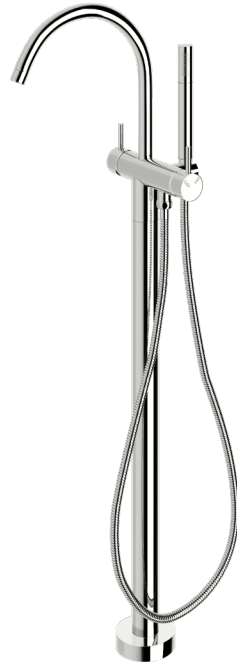

Scala Floor mount mixer curved with hand shower

SUSSEX

Please Note: Installation requires the Sussex Floor Mount Mixer Install Kit, which is sold separately

SXFMMIK

Product code

SFMCHT

Product features

- Designed and manufactured in Australia
- All brass construction
- 35mm ceramic disc cartridge
- Swivel outlet
- Sussex floormount fixing valve
- Available in a range of high quality, durable finishes inc. LUXPVD®
- Minimal, refined design to complement any contemporary space
- Matching tapware, showers and accessories