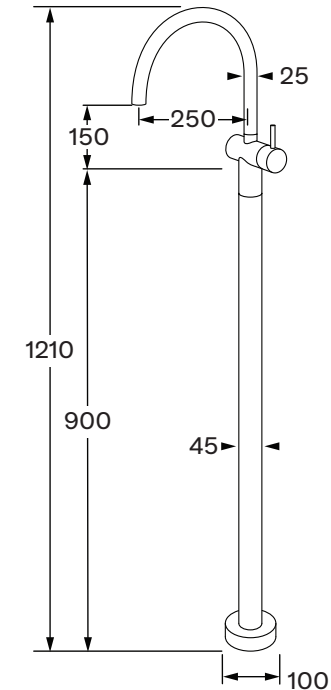

Scala Floor mount basin mixer curved

SUSSEX

Please Note: Installation requires the Sussex Floor Mount Mixer Install Kit, which is sold separately

SXFMMIK

Product code

SFMBMCT

Product features

- Designed and manufactured in Australia
- All brass construction
- 35mm ceramic disc cartridge
- Swivel outlet
- Sussex floormount fixing valve
- Available in a range of high quality, durable finishes inc. LUXPVD®
- Minimal, refined design to complement any contemporary space
- Matching tapware, showers and accessories