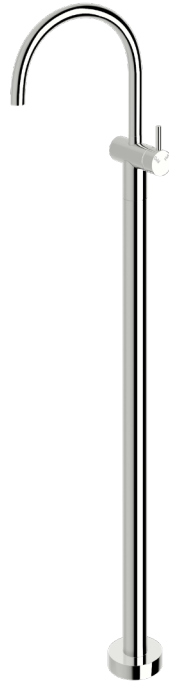

Scala Floor mount basin mixer curved

SUSSEX

Please Note: Installation requires the Sussex Floor Mount Mixer Install Kit, which is sold separately

SXFMMIK

Product code

SFMBMCT

Product features

- Designed and manufactured in Australia
- All brass construction
- 35mm ceramic disc cartridge
- Swivel outlet
- Sussex floormount fixing valve
- Available in a range of high quality, durable finishes inc. LUXPVD®
- Minimal, refined design to complement any contemporary space
- Matching tapware, showers and accessories