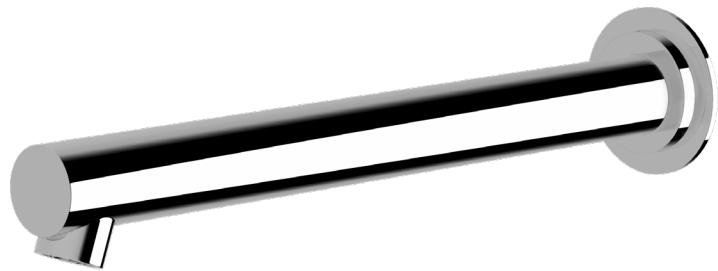

# Scala Bath outlet straight 250mm

SUSSEX

## Product features

- Designed and manufactured in Australia
- All brass construction
- Retro fitable
- Customisable
- Available in a range of high quality, durable finishes inc. LUXPVD®
- Minimal, refined design to complement any contemporary space
- Matching tapware, showers and accessories