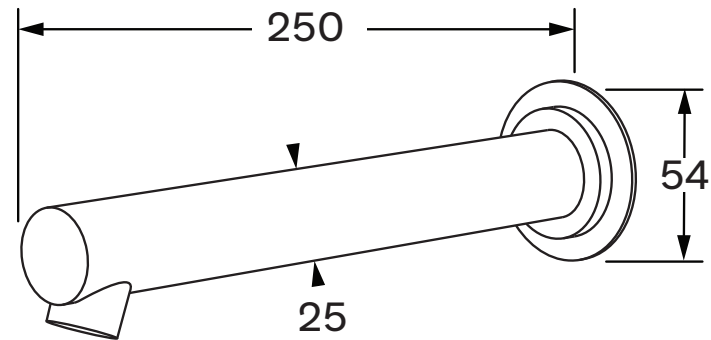

# Scala Bath outlet straight 250mm

SUSSEX