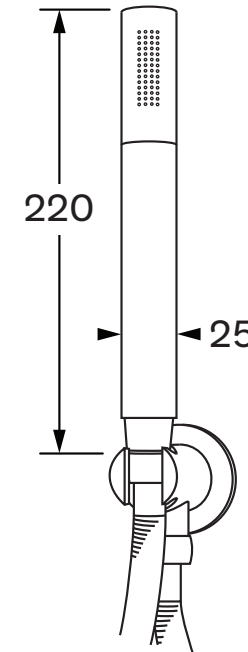

Scala Hand shower supply post set

SUSSEX

Product code

SXHSSPS

Product features

- Designed and manufactured in Australia
- All brass construction
- Retro fitable
- Available in a range of high quality, durable finishes inc. LUXPVD®
- Minimal, refined design to complement any contemporary space
- Matching tapware, showers and accessories