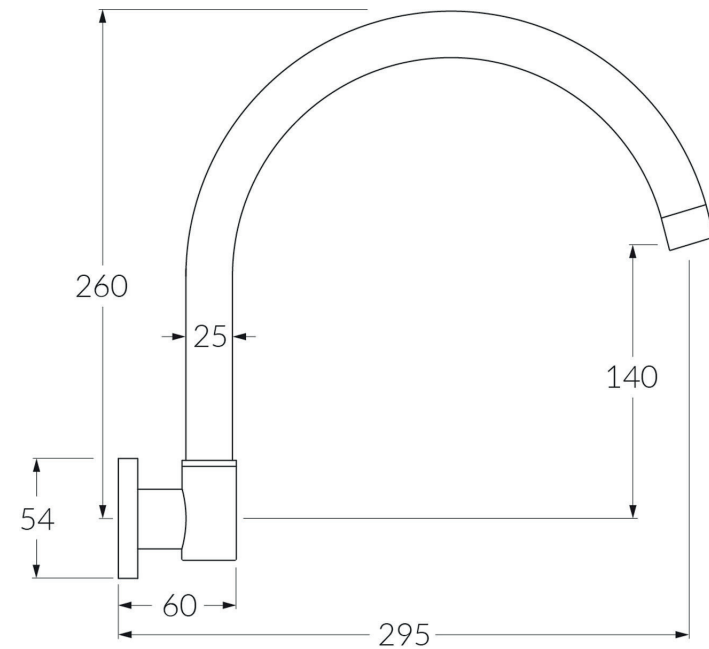

Scala Wall spa outlet curved

SUSSEX

Product code

SWSO

Product features

- Designed and manufactured in Australia
- All brass construction
- Swivel outlet
- Retro fitable
- Customisable
- Available in a range of high quality, durable finishes inc. LUXPVD®
- Minimal, refined design to complement any contemporary space
- Matching tapware, showers and accessories

Warranty

15 Year overall warranty.
Refer to Warranty sheet for specific information.

Pressure rating

300 - 500kPa

Temperature rating

1 - 65°C