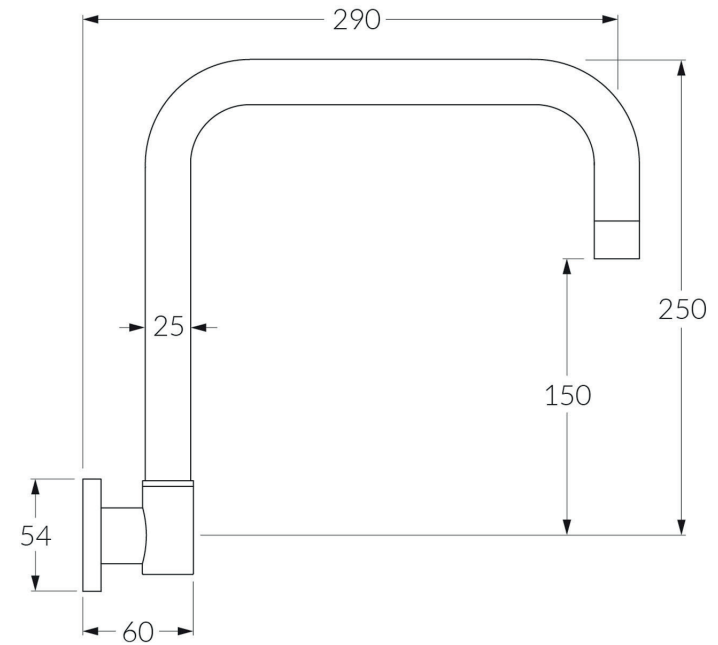

Scala Wall spa outlet square

SUSSEX

Product code

SWSOQ

Product features

- Designed and manufactured in Australia
- All brass construction
- Swivel outlet
- Retro fitable
- Customisable
- Available in a range of high quality, durable finishes inc. LUXPVD®
- Minimal, refined design to complement any contemporary space
- Matching tapware, showers and accessories