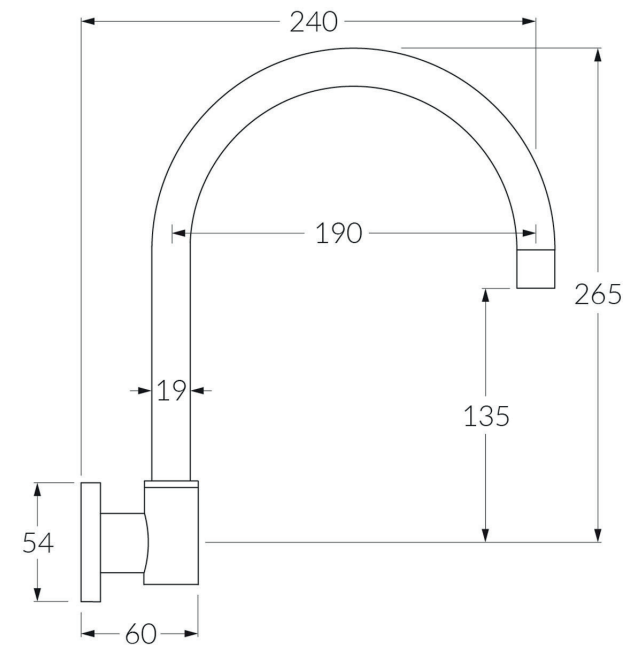

Scala Wall sink outlet

SUSSEX

Product code

SWSIO

Product features

- Designed and manufactured in Australia
- All brass construction
- Swivel outlet
- Retro fitable
- Customisable
- Available in a range of high quality, durable finishes inc. LUXPVD®
- Minimal, refined design to complement any contemporary space
- Matching tapware, showers and accessories