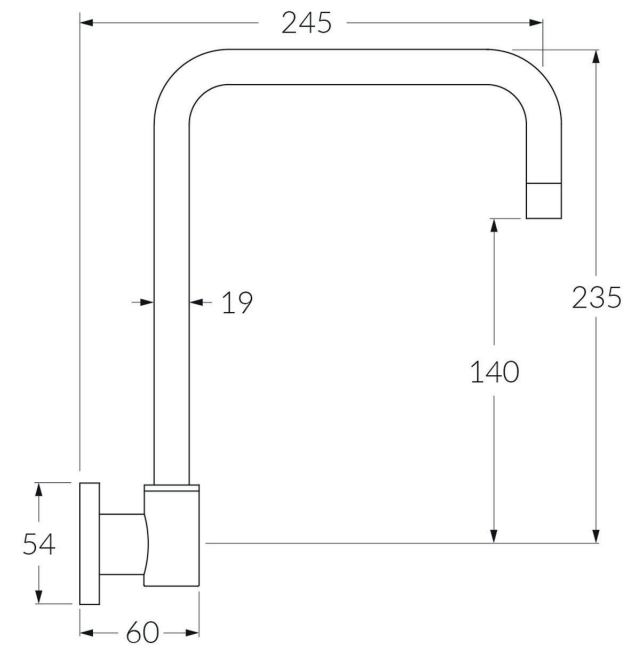

Scala Wall sink outlet square

SUSSEX

Product code

SWSIOQ

Product features

- Designed and manufactured in Australia
- All brass construction
- Swivel outlet
- Retro fitable
- Customisable
- Available in a range of high quality, durable finishes inc. LUXPVD®
- Minimal, refined design to complement any contemporary space
- Matching tapware, showers and accessories