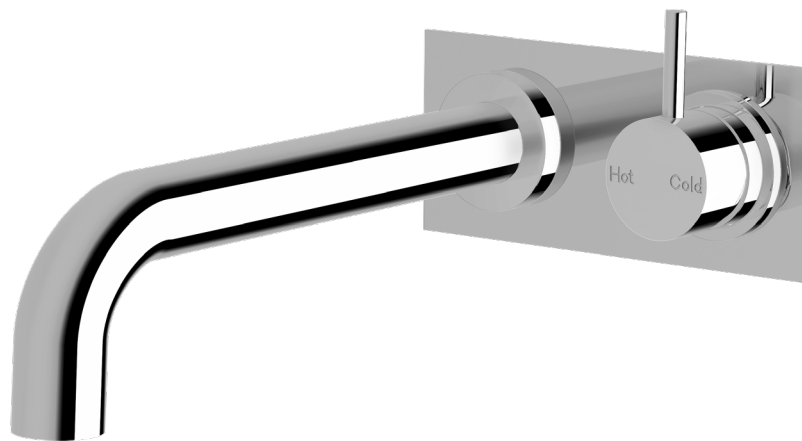

# Scala Wall/basin mixer outlet system RH with 32mm curved 250mm

SUSSEX

## Product code

SWBMS32250RH6

## Product features

- Designed and manufactured in Australia
- All brass construction
- 35mm ceramic disc cartridge
- Incorporating Sussex Masterfit
- Customisable
- Available in a range of high quality, durable finishes inc. LUXPVD®
- Minimal, refined design to complement any contemporary space
- Matching tapware, showers and accessories