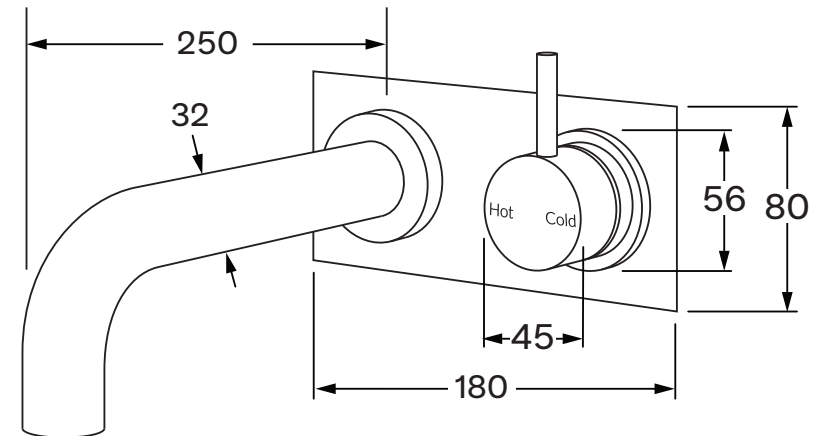

# Scala Wall/basin mixer outlet system RH with 32mm curved 250mm

SUSSEX

## Product features

- Designed and manufactured in Australia
- All brass construction
- 35mm ceramic disc cartridge
- Incorporating Sussex Masterfit
- Customisable
- Available in a range of high quality, durable finishes inc. LUXPVD®
- Minimal, refined design to complement any contemporary space
- Matching tapware, showers and accessories