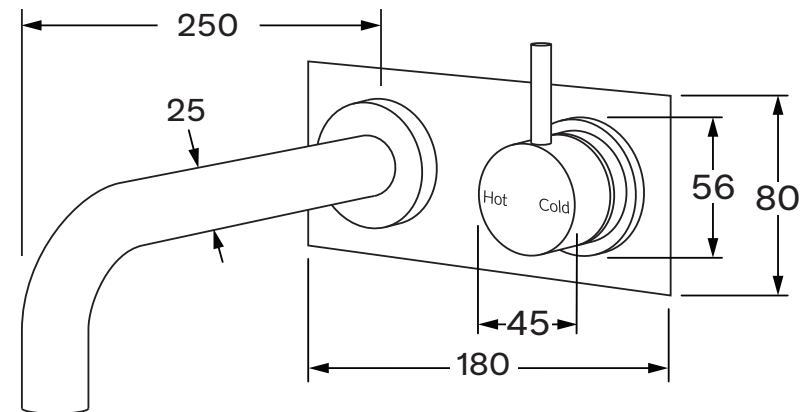

# Scala 25 wall/basin mixer outlet system curved 250mm

SUSSEX

## Product features

- Designed and manufactured in Australia
- All brass construction
- 35mm ceramic disc cartridge
- Incorporating Sussex Masterfit
- Customisable
- Available in a range of high quality, durable finishes inc. LUXPVD®
- Minimal, refined design to complement any contemporary space
- Matching tapware, showers and accessories