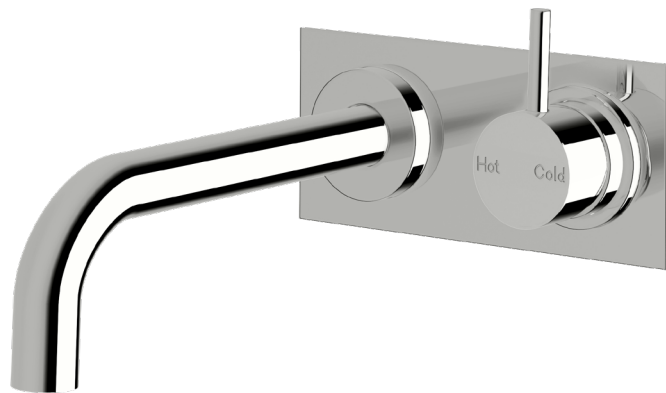

# Scala 25 wall/basin mixer outlet system curved 250mm

SUSSEX

## Product code

SWBMS25250RH6

## Product features

- Designed and manufactured in Australia
- All brass construction
- 35mm ceramic disc cartridge
- Incorporating Sussex Masterfit
- Customisable
- Available in a range of high quality, durable finishes inc. LUXPVD®
- Minimal, refined design to complement any contemporary space
- Matching tapware, showers and accessories