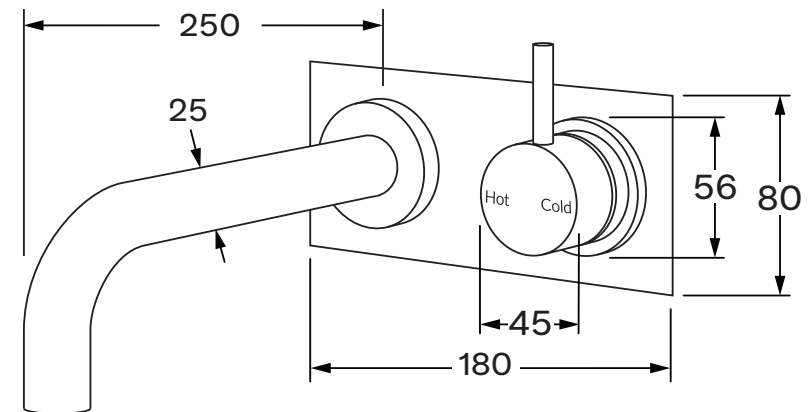

Scala 25 wall/basin mixer outlet system curved 250mm

SUSSEX

Product code

SWBMS25250RH6

Product features

- Designed and manufactured in Australia
- All brass construction
- 35mm ceramic disc cartridge
- Incorporating Sussex Masterfit
- Customisable
- Available in a range of high quality, durable finishes inc. LUXPVD®
- Minimal, refined design to complement any contemporary space
- Matching tapware, showers and accessories