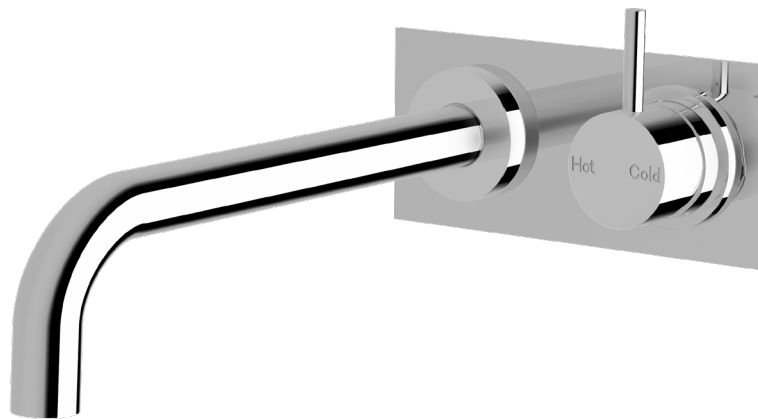

Scala 25 wall/basin mixer outlet system curved 250mm

SUSSEX

Product code

SWBMS25250RH6

Product features

- Designed and manufactured in Australia
- All brass construction
- 35mm ceramic disc cartridge
- Incorporating Sussex Masterfit
- Customisable
- Available in a range of high quality, durable finishes inc. LUXPVD®
- Minimal, refined design to complement any contemporary space
- Matching tapware, showers and accessories