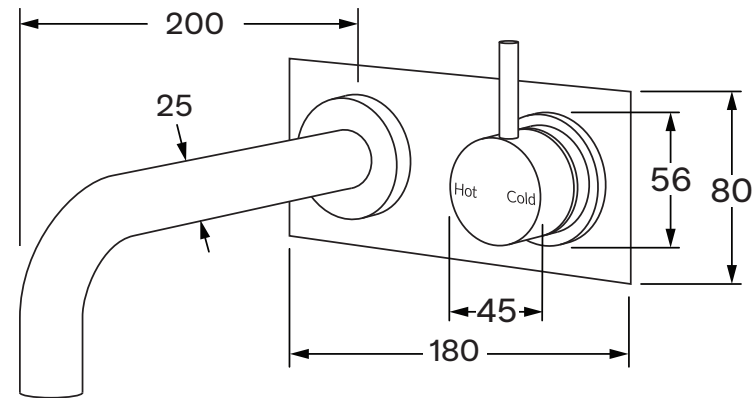

Scala 25 wall/basin mixer outlet system curved 200mm

SUSSEX

Product code

SWBMS25200RH6

Product features

- Designed and manufactured in Australia
- All brass construction
- 35mm ceramic disc cartridge
- Incorporating Sussex Masterfit
- Customisable
- Available in a range of high quality, durable finishes inc. LUXPVD®
- Minimal, refined design to complement any contemporary space
- Matching tapware, showers and accessories