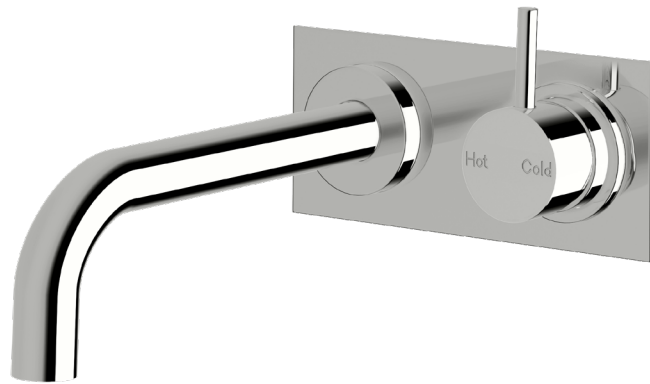

Scala 25 wall/basin mixer outlet system curved 200mm

SUSSEX

Product code

SWBMS25200RH6

Product features

- Designed and manufactured in Australia
- All brass construction
- 35mm ceramic disc cartridge
- Incorporating Sussex Masterfit
- Customisable
- Available in a range of high quality, durable finishes inc. LUXPVD®
- Minimal, refined design to complement any contemporary space
- Matching tapware, showers and accessories