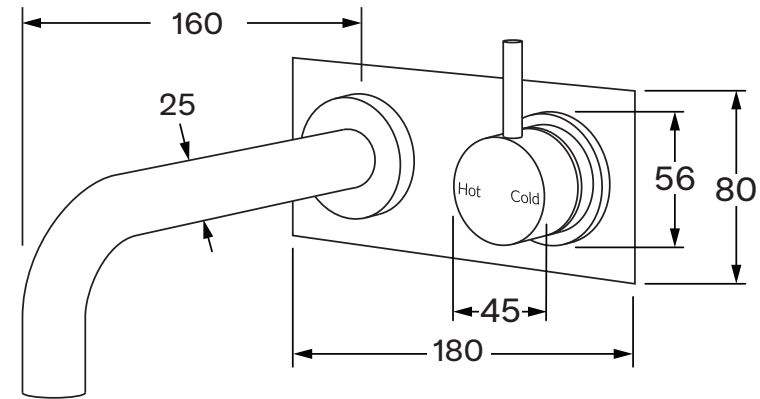

Scala 25 wall/basin mixer outlet system curved 160mm

SUSSEX

Product code

SWBMS25160RH6

Product features

- Designed and manufactured in Australia
- All brass construction
- 35mm ceramic disc cartridge
- Incorporating Sussex Masterfit
- Customisable
- Available in a range of high quality, durable finishes inc. LUXPVD®
- Minimal, refined design to complement any contemporary space
- Matching tapware, showers and accessories