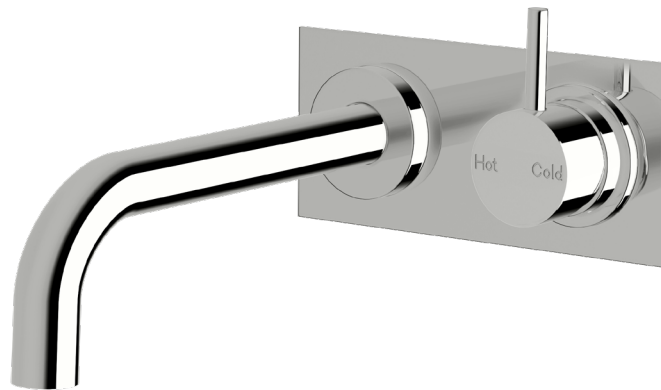

Scala 25 wall/basin mixer outlet system curved 160mm

SUSSEX

Product code

SWBMS25160RH6

Product features

- Designed and manufactured in Australia
- All brass construction
- 35mm ceramic disc cartridge
- Incorporating Sussex Masterfit
- Customisable
- Available in a range of high quality, durable finishes inc. LUXPVD®
- Minimal, refined design to complement any contemporary space
- Matching tapware, showers and accessories