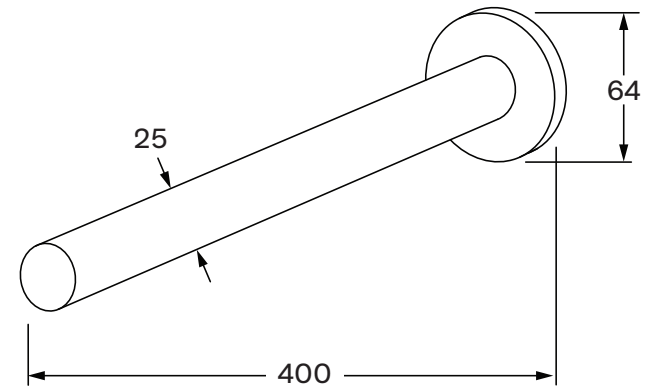

# Scala Towel bar 400mm

SUSSEX