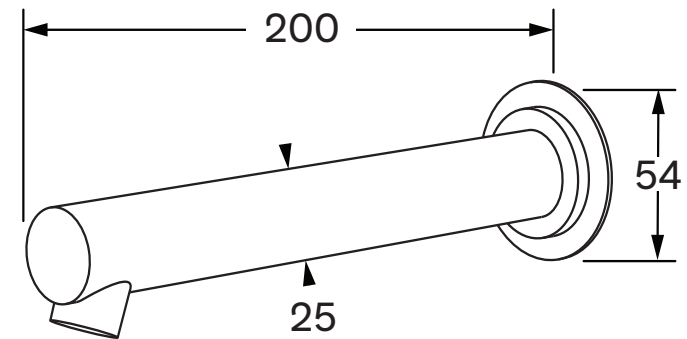

Scala Wall outlet straight 200mm

SUSSEX

Product code

SSWB200

Product features

- Designed and manufactured in Australia
- All brass construction
- Retro fitable
- Customisable
- Available in a range of high quality, durable finishes inc. LUXPVD®
- Minimal, refined design to complement any contemporary space
- Matching tapware, showers and accessories