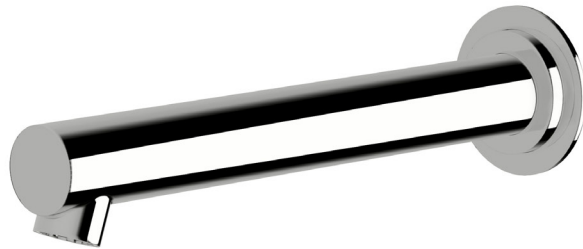

Scala Wall outlet straight 200mm

SUSSEX

Product code

SSWB200

Product features

- Designed and manufactured in Australia
- All brass construction
- Retro fitable
- Customisable
- Available in a range of high quality, durable finishes inc. LUXPVD®
- Minimal, refined design to complement any contemporary space
- Matching tapware, showers and accessories