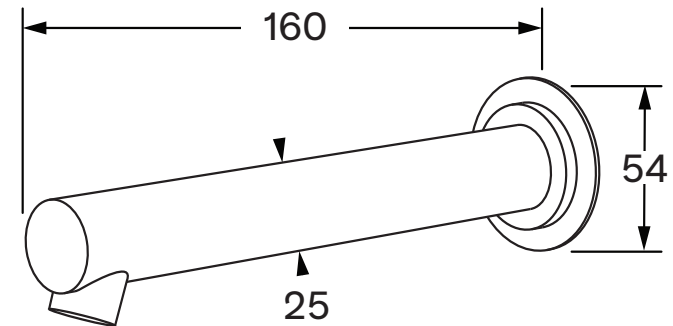

Scala Wall outlet straight 160mm

SUSSEX

Product code

SSWB160

Product features

- Designed and manufactured in Australia
- All brass construction
- Retro fitable
- Customisable
- Available in a range of high quality, durable finishes inc. LUXPVD®
- Minimal, refined design to complement any contemporary space
- Matching tapware, showers and accessories