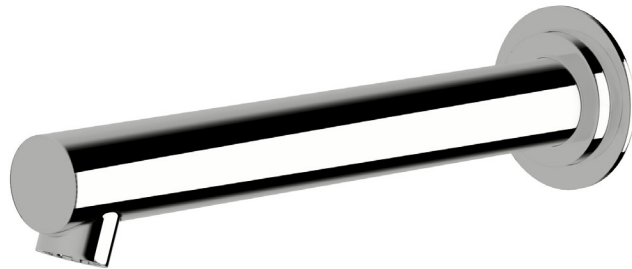

Scala Wall outlet straight 160mm

SUSSEX

Product code

SSWB160

Product features

- Designed and manufactured in Australia
- All brass construction
- Retro fitable
- Customisable
- Available in a range of high quality, durable finishes inc. LUXPVD®
- Minimal, refined design to complement any contemporary space
- Matching tapware, showers and accessories