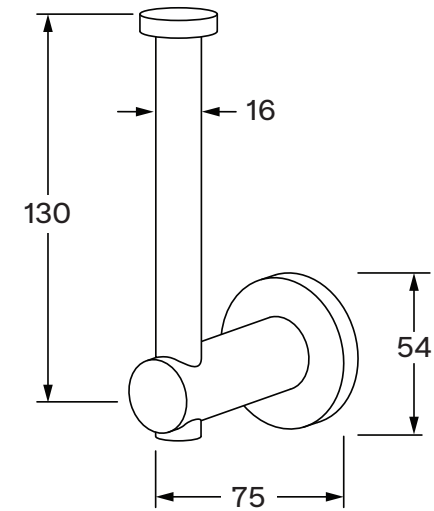

Scala Spare toilet roll holder

SUSSEX

Product code

SSPTRH

Product features

- Designed and manufactured in Australia
- All brass construction
- 2 point fixings
- Available in a range of high quality, durable finishes inc. LUXPVD®
- Minimal, refined design to complement any contemporary space
- Matching tapware, showers and accessories