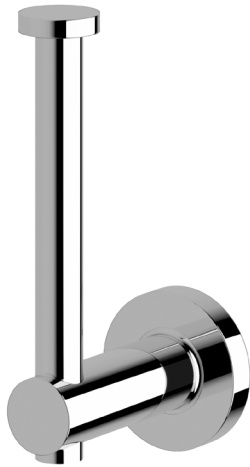

Scala Spare toilet roll holder

SUSSEX

Product code

SSPTRH

Product features

- Designed and manufactured in Australia
- All brass construction
- 2 point fixings
- Available in a range of high quality, durable finishes inc. LUXPVD®
- Minimal, refined design to complement any contemporary space
- Matching tapware, showers and accessories