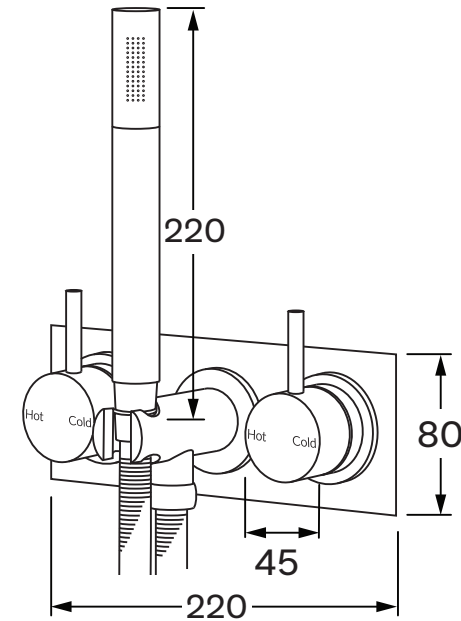

Scala Shower mixer system

SUSSEX

Product code

SSMS

Product features

- Designed and manufactured in Australia
- All brass construction
- 35mm ceramic disc cartridge
- Incorporating Sussex Masterfit
- Available in a range of high quality, durable finishes inc. LUXPVD®
- Minimal, refined design to complement any contemporary space
- Matching tapware, showers and accessories