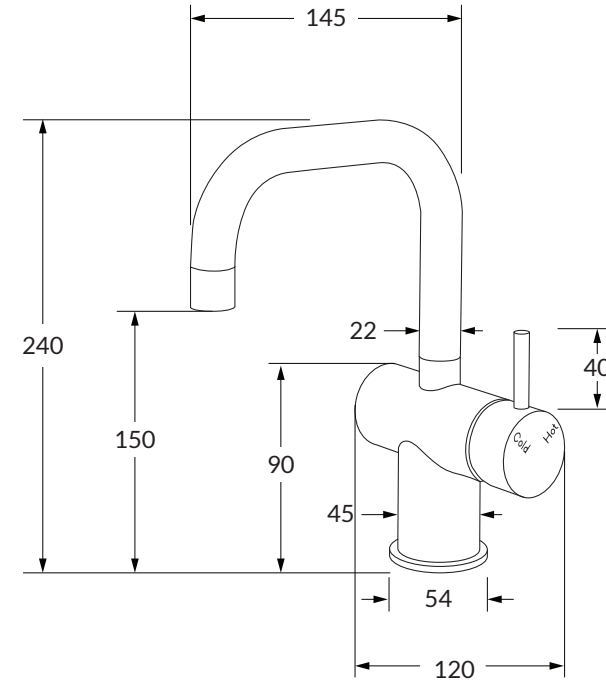

Scala Basin/sink mixer square small

SUSSEX

Product code

SSMQSRH

Product features

- Designed and manufactured in Australia
- All brass construction
- 35mm ceramic disc cartridge
- Swivel outlet
- Retro fitable
- Customisable
- Available in a range of high quality, durable finishes inc. LUXPVD®
- Minimal, refined design to complement any contemporary space
- Matching tapware, showers and accessories