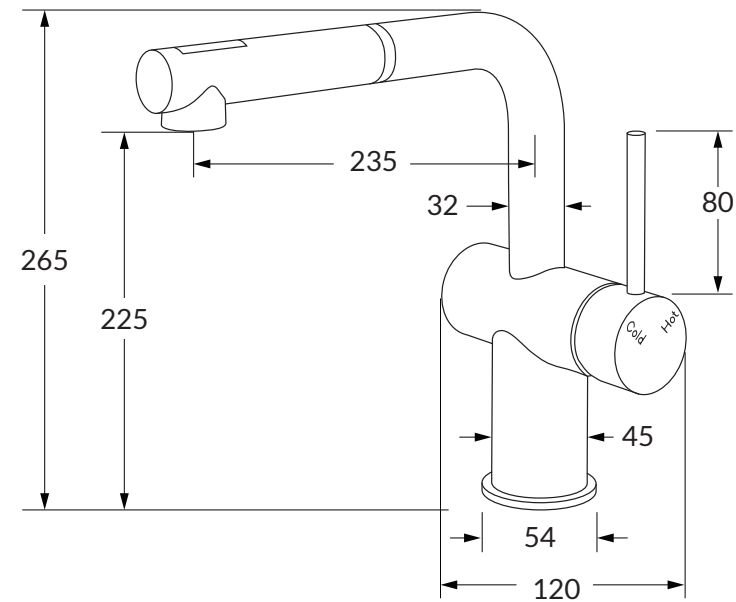

# Scala Horizontal sink mixer pull out 2f

SUSSEX

## Product features

- Designed and manufactured in Australia
- All brass construction
- 35mm ceramic disc cartridge
- 2 function nozzle
- Swivel outlet
- Retro fitable
- Minimal, refined design to complement any contemporary space
- Matching tapware, showers and accessories