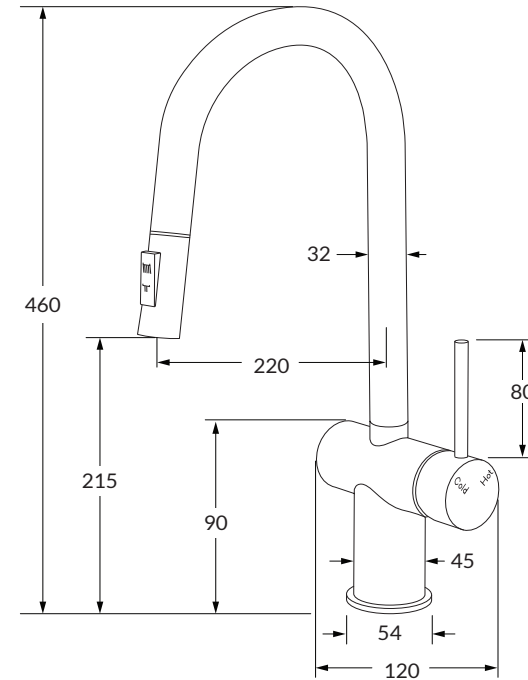

# Scala Gooseneck sink mixer pull out 2f

SUSSEX

## Product features

- Designed and manufactured in Australia
- All brass construction
- 35mm ceramic disc cartridge
- 2 function nozzle
- Swivel outlet
- Retro fitable
- Minimal, refined design to complement any contemporary space
- Matching tapware, showers and accessories