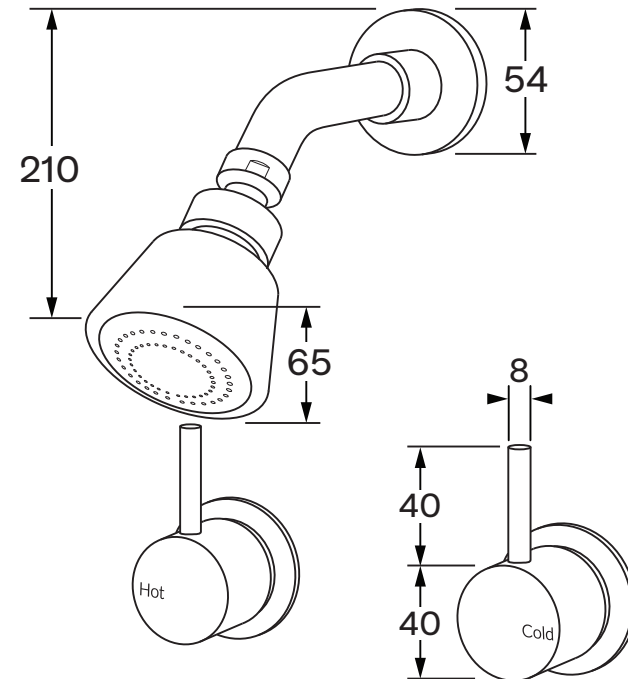

Scala Shower set

SUSSEX

Product code

SSHS

Product features

- Designed and manufactured in Australia
- All brass construction
- 1/2 turn ceramic disc spindles
- Swivel ball joint
- Retro fitable
- Available in a range of high quality, durable finishes inc. LUXPVD®
- Minimal, refined design to complement any contemporary space
- Matching tapware, showers and accessories

Warranty

15 Year overall warranty.
Refer to Warranty sheet for specific information.

Pressure rating

300 - 500kPa

Temperature rating

1 - 65°C

WELS rating

3 star - 8.5lt/min