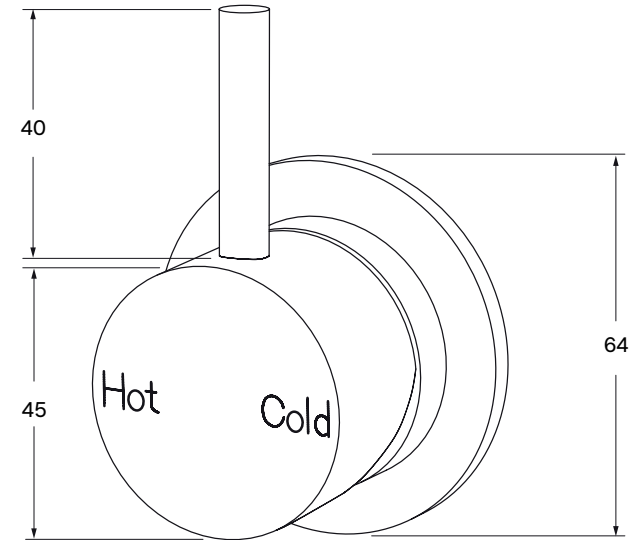

# Scala Shower/bath mixer 316 stainless steel

SUSSEX

#### Product features

- Designed and manufactured in Australia
- 316 marine grade stainless steel
- 35mm ceramic disc cartridge
- Minimal, refined design to complement any contemporary space
- Matching tapware, showers and accessories