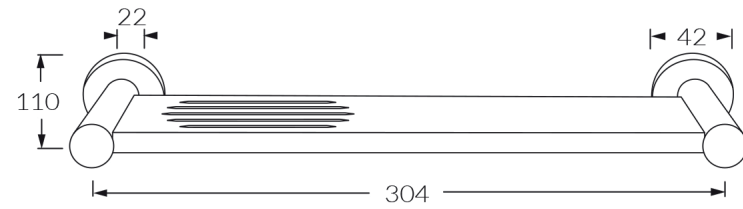

Scala Shower shelf 300mm

SUSSEX

Product code

SSHE

Product features

- Designed and manufactured in Australia
- 2 point fixings
- Available in a range of high quality, durable finishes inc. LUXPVD®
- Minimal, refined design to complement any contemporary space
- Matching tapware, showers and accessories