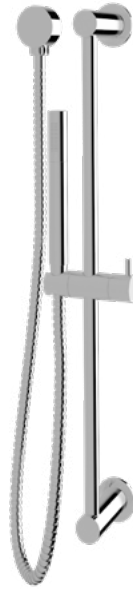

Scala Rail shower with elbow

SUSSEX

Product code

SRSEF

Product features

- Designed and manufactured in Australia
- All brass construction
- Retro fitable
- Customisable
- Available in a range of high quality, durable finishes inc. LUXPVD®
- Minimal, refined design to complement any contemporary space
- Matching tapware, showers and accessories