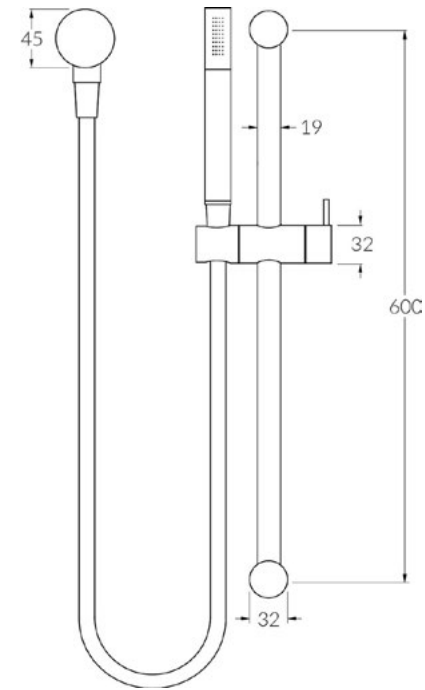

Scala Rail shower with elbow

SUSSEX

Product code

SRSEF

Product features

- Designed and manufactured in Australia
- All brass construction
- Retro fitable
- Customisable
- Available in a range of high quality, durable finishes inc. LUXPVD®
- Minimal, refined design to complement any contemporary space
- Matching tapware, showers and accessories