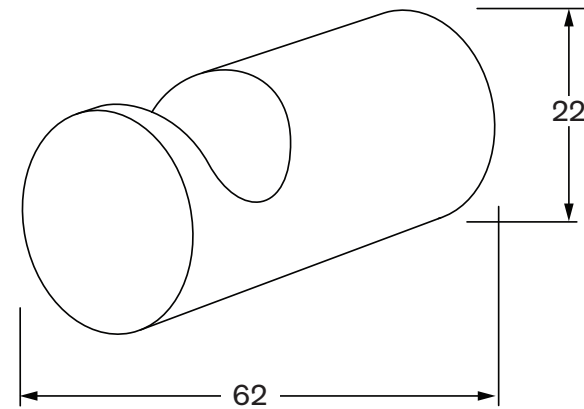

Scala Robe hook

SUSSEX

Product code

SRH

Product features

- Designed and manufactured in Australia
- All brass construction
- Available in a range of high quality, durable finishes inc. LUXPVD®
- Minimal, refined design to complement any contemporary space
- Matching tapware, showers and accessories