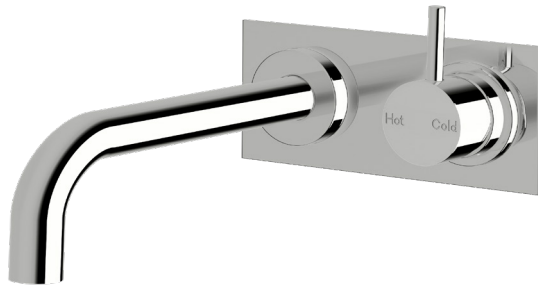

Scala Wall/bath mixer outlet system RH with 25mm curved 200mm

SUSSEX

Product code

SMOS25200RH

Product features

- Designed and manufactured in Australia
- All brass construction
- 35mm ceramic disc cartridge
- Incorporating Sussex Masterfit
- Customisable
- Available in a range of high quality, durable finishes inc. LUXPVD®
- Minimal, refined design to complement any contemporary space
- Matching tapware, showers and accessories

Warranty

15 Year overall warranty.
Refer to Warranty sheet for specific information.

Pressure rating

300 - 500kPa

Temperature rating

1 - 65°C