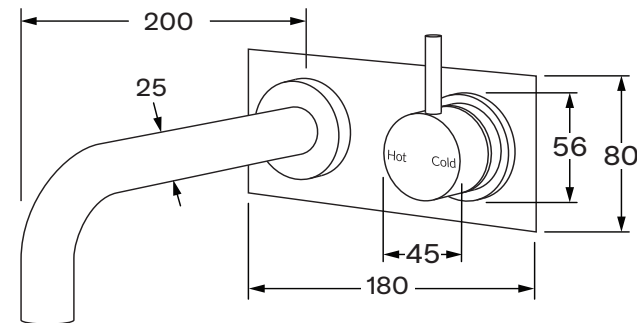

Scala Wall/bath mixer outlet system RH with 25mm curved 200mm

SUSSEX

Product code

SMOS25200RH

Product features

- Designed and manufactured in Australia
- All brass construction
- 35mm ceramic disc cartridge
- Incorporating Sussex Masterfit
- Customisable
- Available in a range of high quality, durable finishes inc. LUXPVD®
- Minimal, refined design to complement any contemporary space
- Matching tapware, showers and accessories

Warranty

15 Year overall warranty.
Refer to Warranty sheet for specific information.

Pressure rating

300 - 500kPa

Temperature rating

1 - 65°C