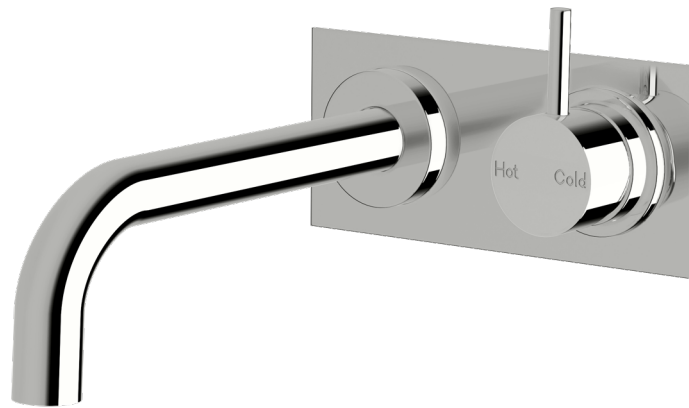

# Scala Wall/bath mixer outlet system RH with 25mm curved 160mm

SUSSEX

## Product code

SMOS25160RH

## Product features

- Designed and manufactured in Australia
- All brass construction
- 35mm ceramic disc cartridge
- Incorporating Sussex Masterfit
- Customisable
- Available in a range of high quality, durable finishes inc. LUXPVD®
- Minimal, refined design to complement any contemporary space
- Matching tapware, showers and accessories