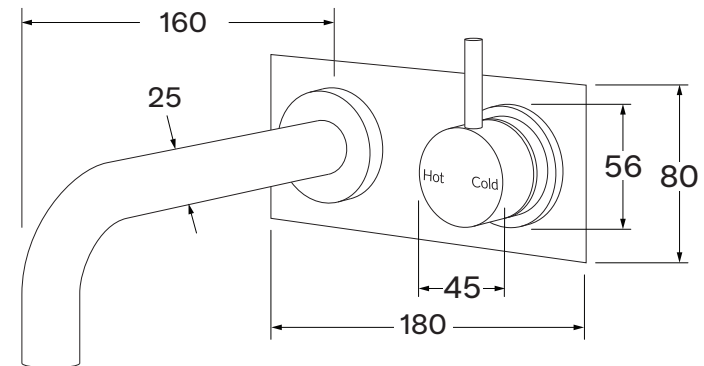

# Scala Wall/bath mixer outlet system RH with 25mm curved 160mm

SUSSEX

## Product features

- Designed and manufactured in Australia
- All brass construction
- 35mm ceramic disc cartridge
- Incorporating Sussex Masterfit
- Customisable
- Available in a range of high quality, durable finishes inc. LUXPVD®
- Minimal, refined design to complement any contemporary space
- Matching tapware, showers and accessories