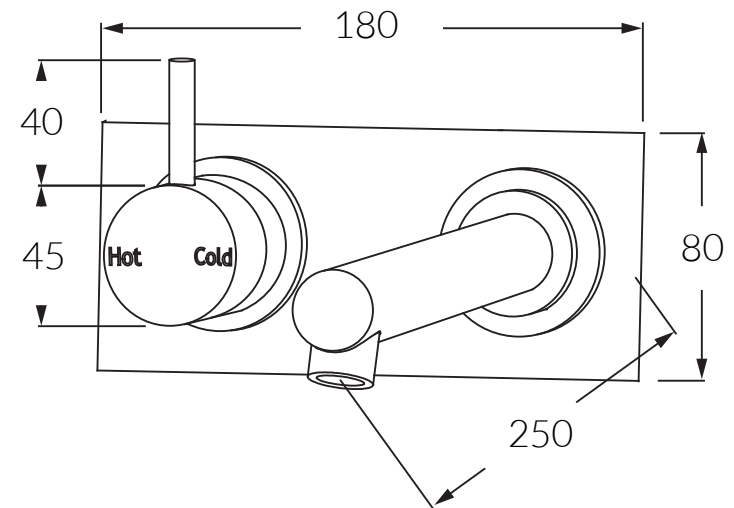

# Scala Bath mixer outlet system straight 250mm

SUSSEX

#### Product features

- Designed and manufactured in Australia
- All brass construction
- 35mm ceramic disc cartridge
- Incorporating Sussex Masterfit
- Customisable
- Available in a range of high quality, durable finishes inc. LUXPVD®
- Minimal, refined design to complement any contemporary space
- Matching tapware, showers and accessories