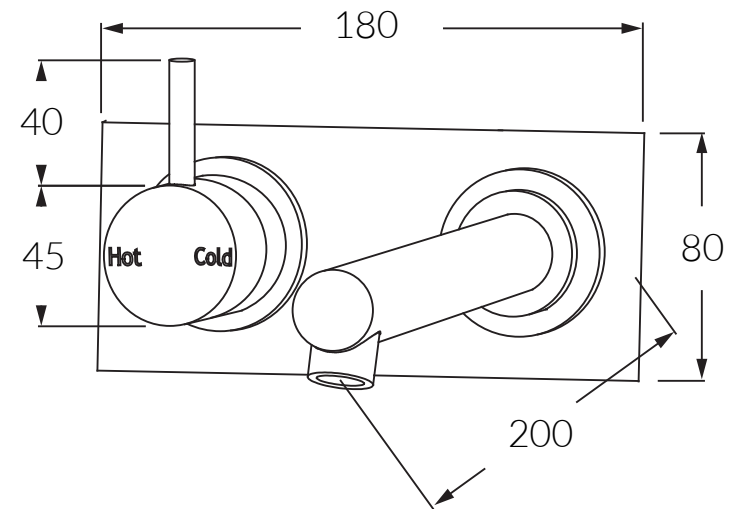

Scala Bath mixer outlet system straight 200mm

SUSSEX

Product code

SMOS200RH

Product features

- Designed and manufactured in Australia
- All brass construction
- 35mm ceramic disc cartridge
- Incorporating Sussex Masterfit
- Customisable
- Available in a range of high quality, durable finishes inc. LUXPVD®
- Minimal, refined design to complement any contemporary space
- Matching tapware, showers and accessories