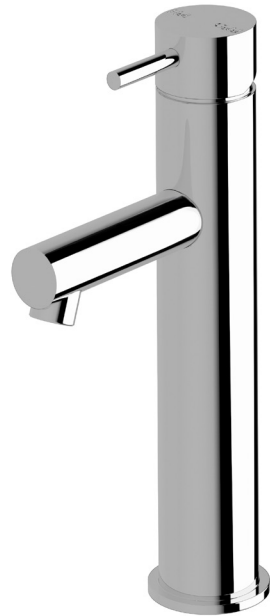

# Scala Medium basin mixer

SUSSEX

## Product code

SMBM

## Product features

- Designed and manufactured in Australia
- All brass construction
- 35mm ceramic disc cartridge
- Retro fitable
- Available in a range of high quality, durable finishes inc. LUXPVD®
- Minimal, refined design to complement any contemporary space
- Matching tapware, showers and accessories