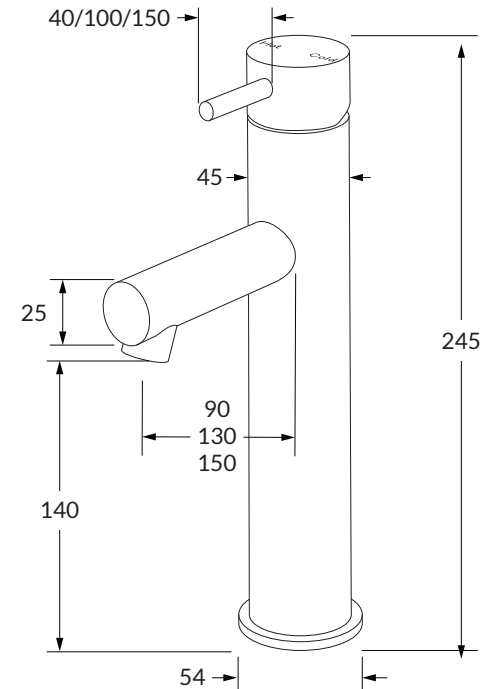

Scala Medium basin mixer

SUSSEX

Product code

SMBM

Product features

- Designed and manufactured in Australia
- All brass construction
- 35mm ceramic disc cartridge
- Retro fitable
- Available in a range of high quality, durable finishes inc. LUXPVD®
- Minimal, refined design to complement any contemporary space
- Matching tapware, showers and accessories

Warranty

15 Year overall warranty.
Refer to Warranty sheet for specific information.

Pressure rating

300 - 500kPa

Temperature rating

1 - 65°C

WELS rating

5 star - 5lt/min