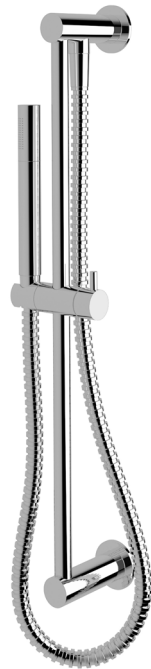

# Scala Rail shower

## Product code

SLHHSR

## Product features

- Designed and manufactured in Australia
- All brass construction
- Retro fitable
- Customisable
- Available in a range of high quality, durable finishes inc. LUXPVD®
- Minimal, refined design to complement any contemporary space
- Matching tapware, showers and accessories