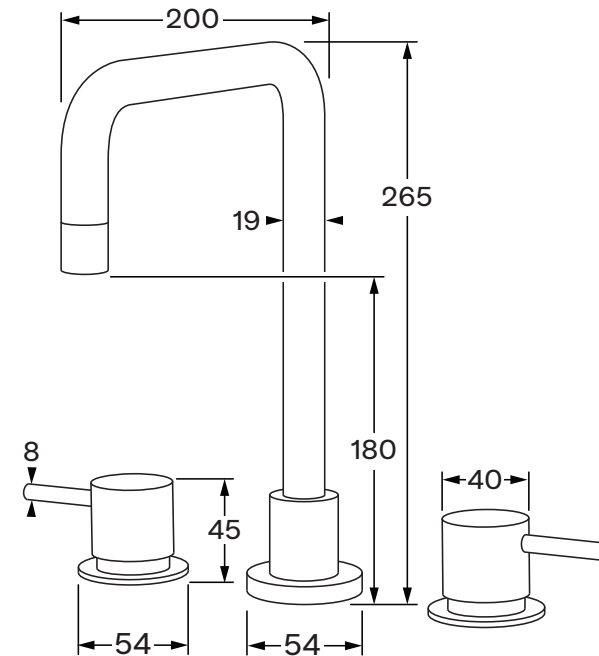

Scala Hob sink set square

SUSSEX

Product code

SHSISQ

Product features

- Designed and manufactured in Australia
- All brass construction
- 1/2 turn ceramic disc spindles
- Swivel outlet
- Retro fitable
- Customisable
- Available in a range of high quality, durable finishes inc. LUXPVD®
- Minimal, refined design to complement any contemporary space
- Matching tapware, showers and accessories