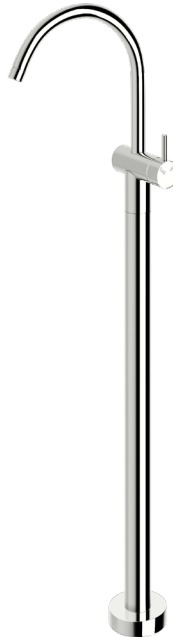

# Scala Floor mount bath mixer curved

SUSSEX

## Product code

SFMMCT

## Product features

- Designed and manufactured in Australia
- All brass construction
- 35mm ceramic disc cartridge
- Swivel outlet
- Sussex floormount fixing valve
- Available in a range of high quality, durable finishes inc. LUXPVD®
- Minimal, refined design to complement any contemporary space
- Matching tapware, showers and accessories