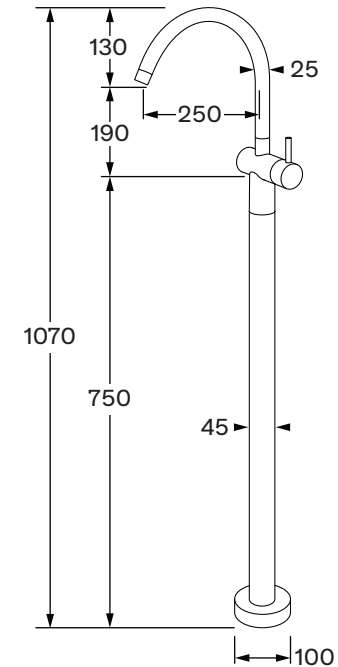

# Scala Floor mount bath mixer curved

SUSSEX

## Product features

- Designed and manufactured in Australia
- All brass construction
- 35mm ceramic disc cartridge
- Swivel outlet
- Sussex floormount fixing valve
- Available in a range of high quality, durable finishes inc. LUXPVD®
- Minimal, refined design to complement any contemporary space
- Matching tapware, showers and accessories